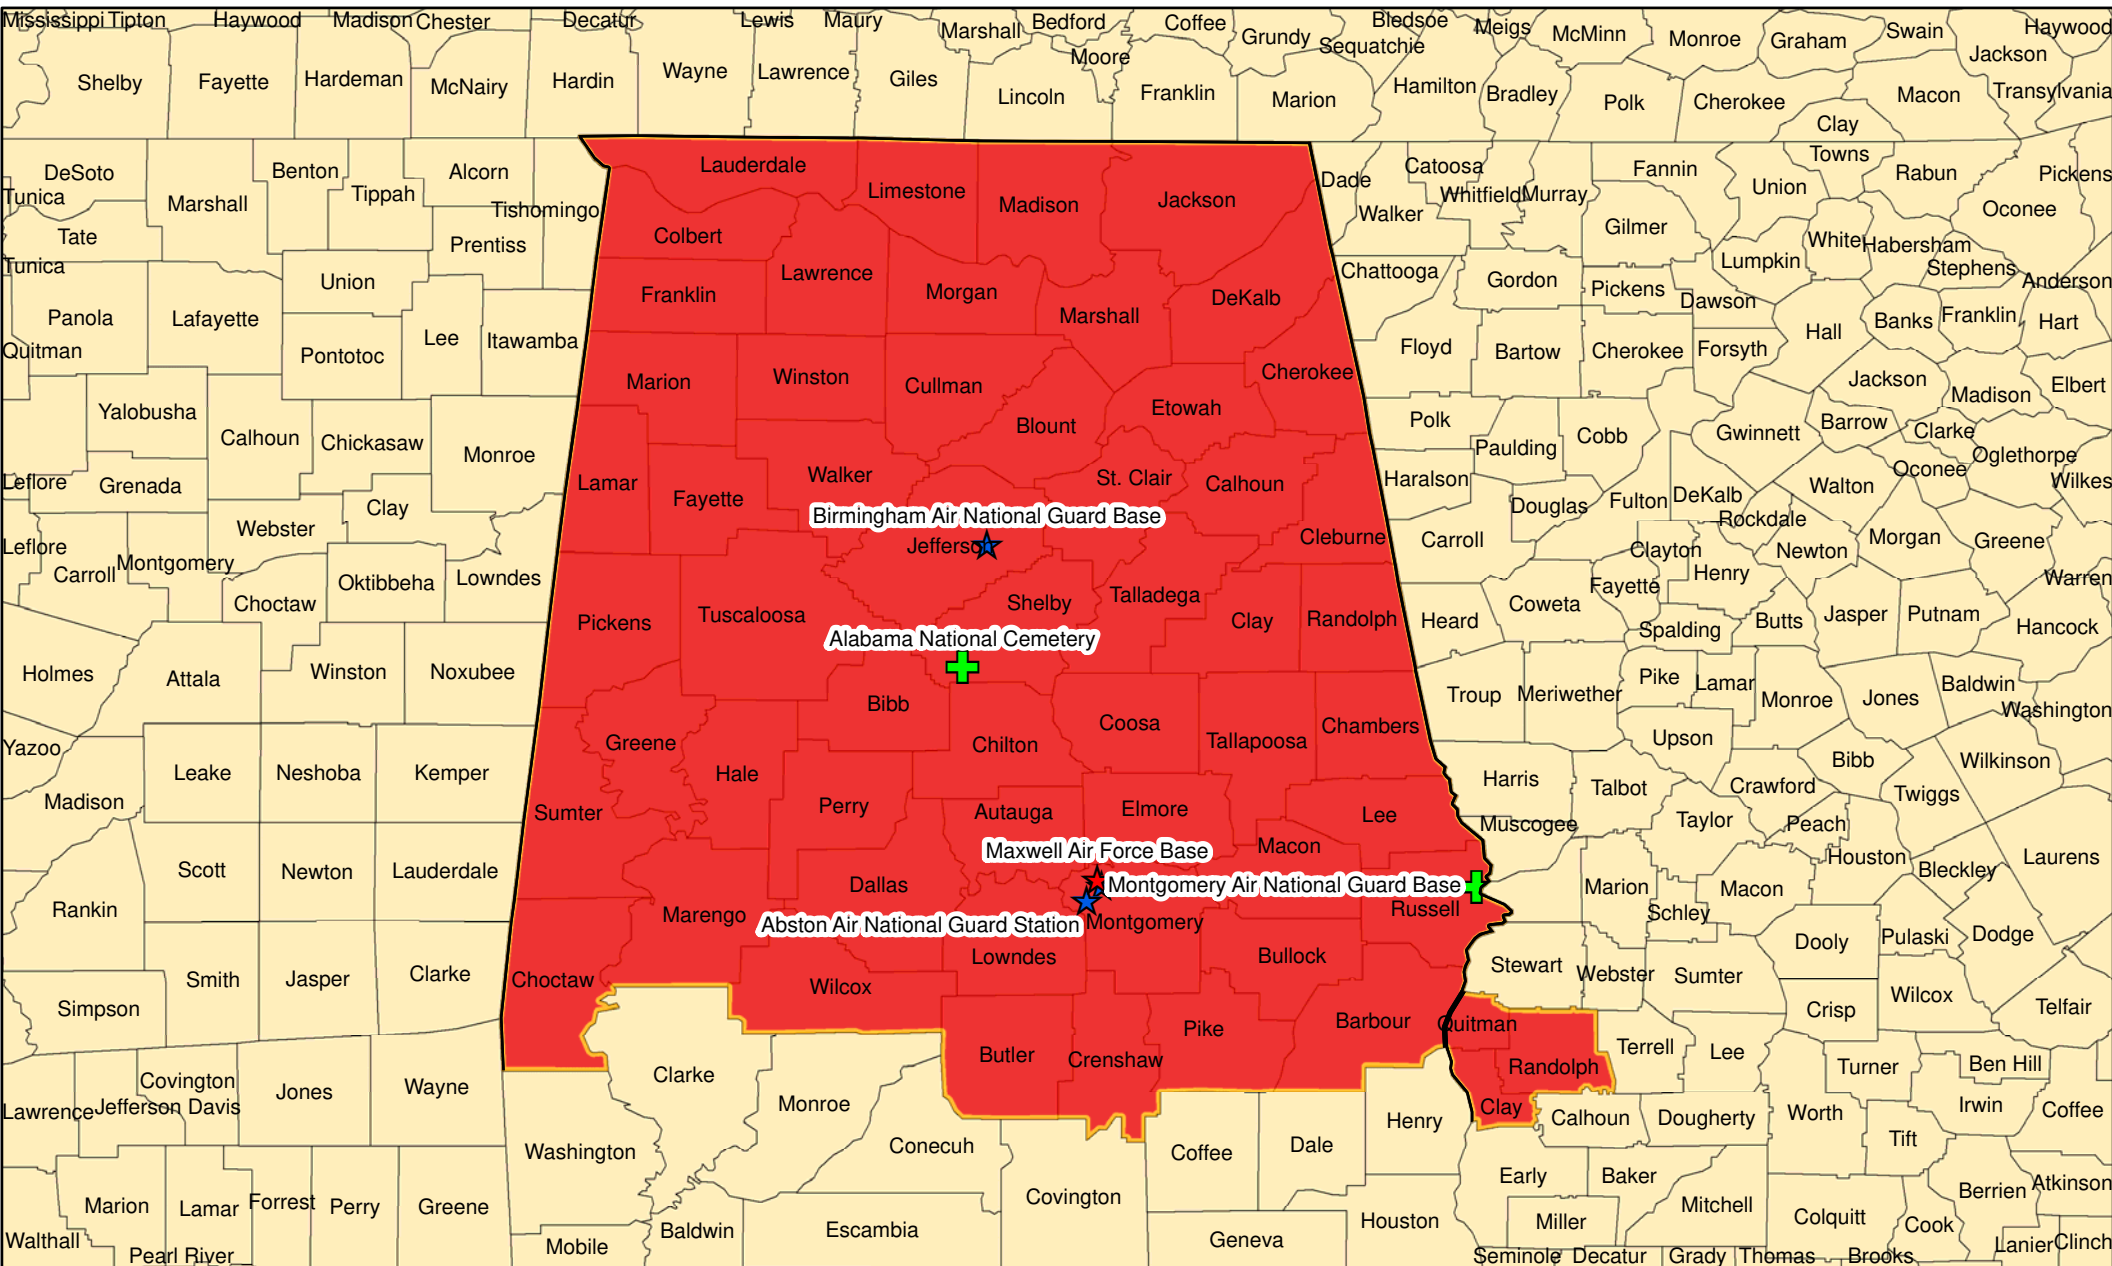

Honor Guard Area of Responsibility

Maxwell Air Force Base

561 Square Miles

Legend

- + National Cemeteries
- ★ Active Air Force Bases
- ★ DoD Joint Bases
- ★ Reserve/Guard Bases
- + State Veteran Memorials/ Cemeteries